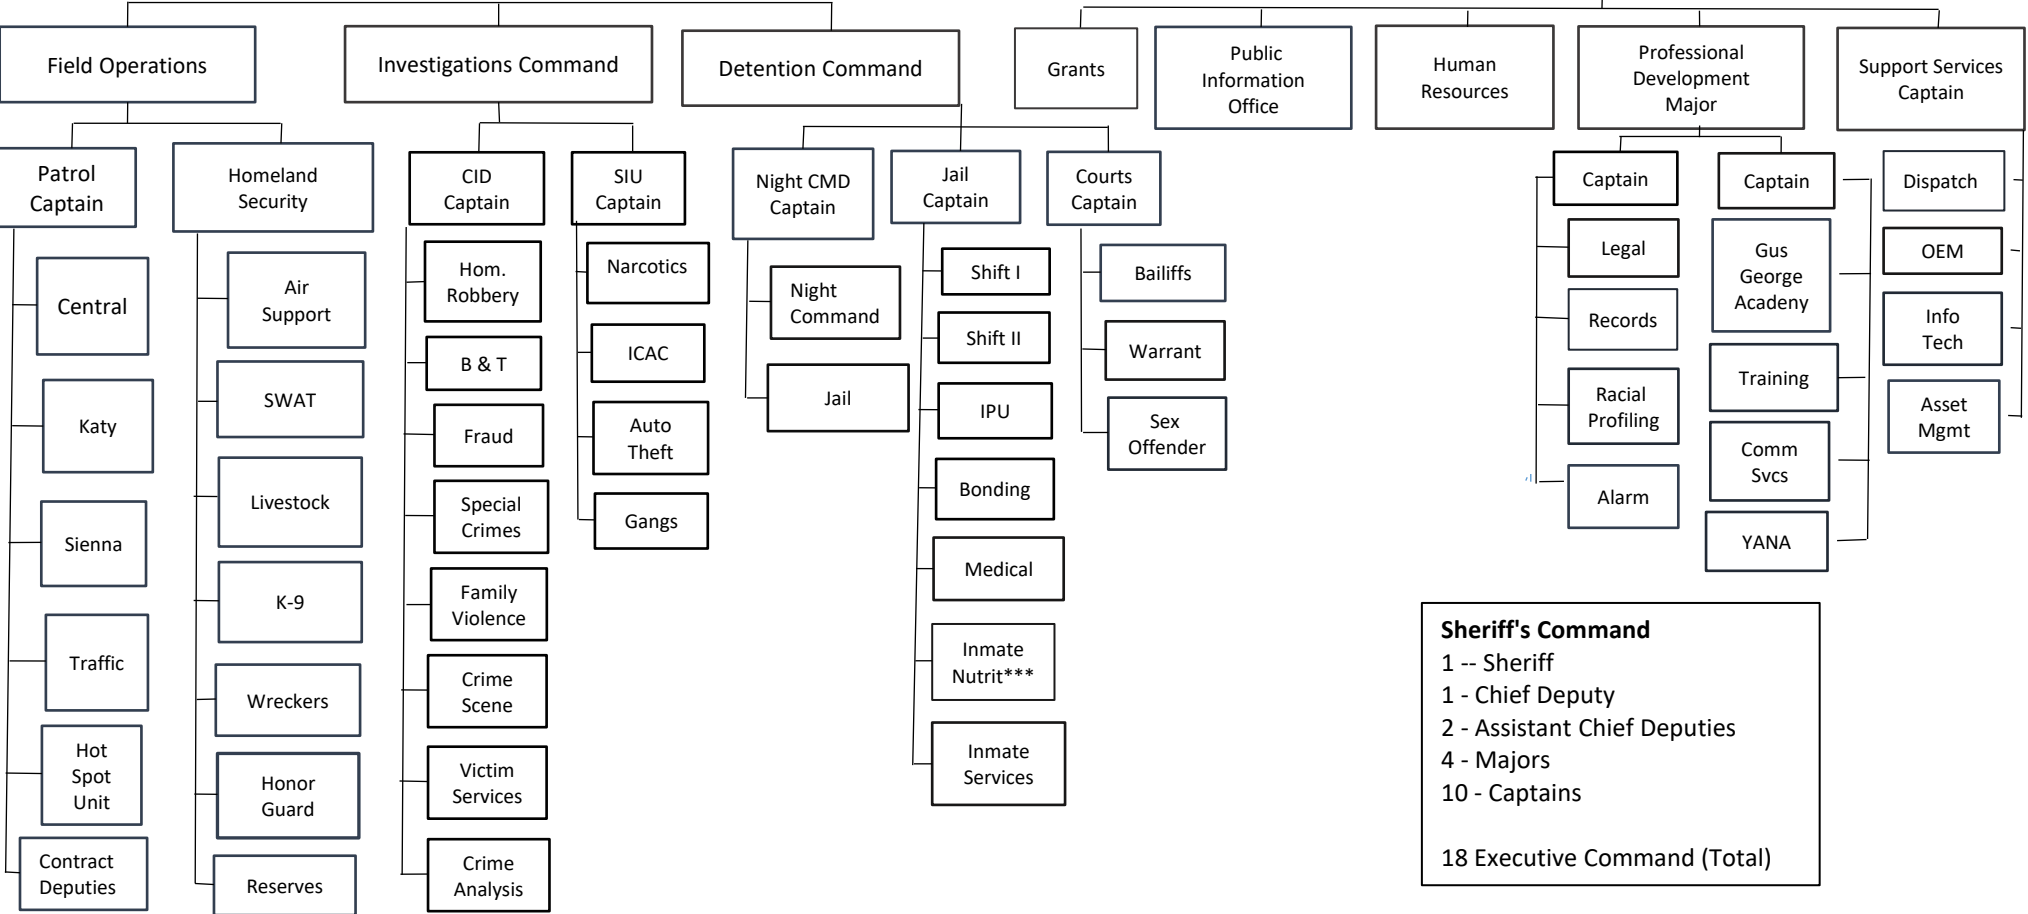

Sheriff Eric Fagan

Executive Assistant

Mattie Provost
Chief Deputy

Operations Bureau
Assistant Chief

Administration Bureau
Assistant Chief

Sheriff's Command
 1 -- Sheriff
 1 - Chief Deputy
 2 - Assistant Chief Deputies
 4 - Majors
 10 - Captains
 18 Executive Command (Total)