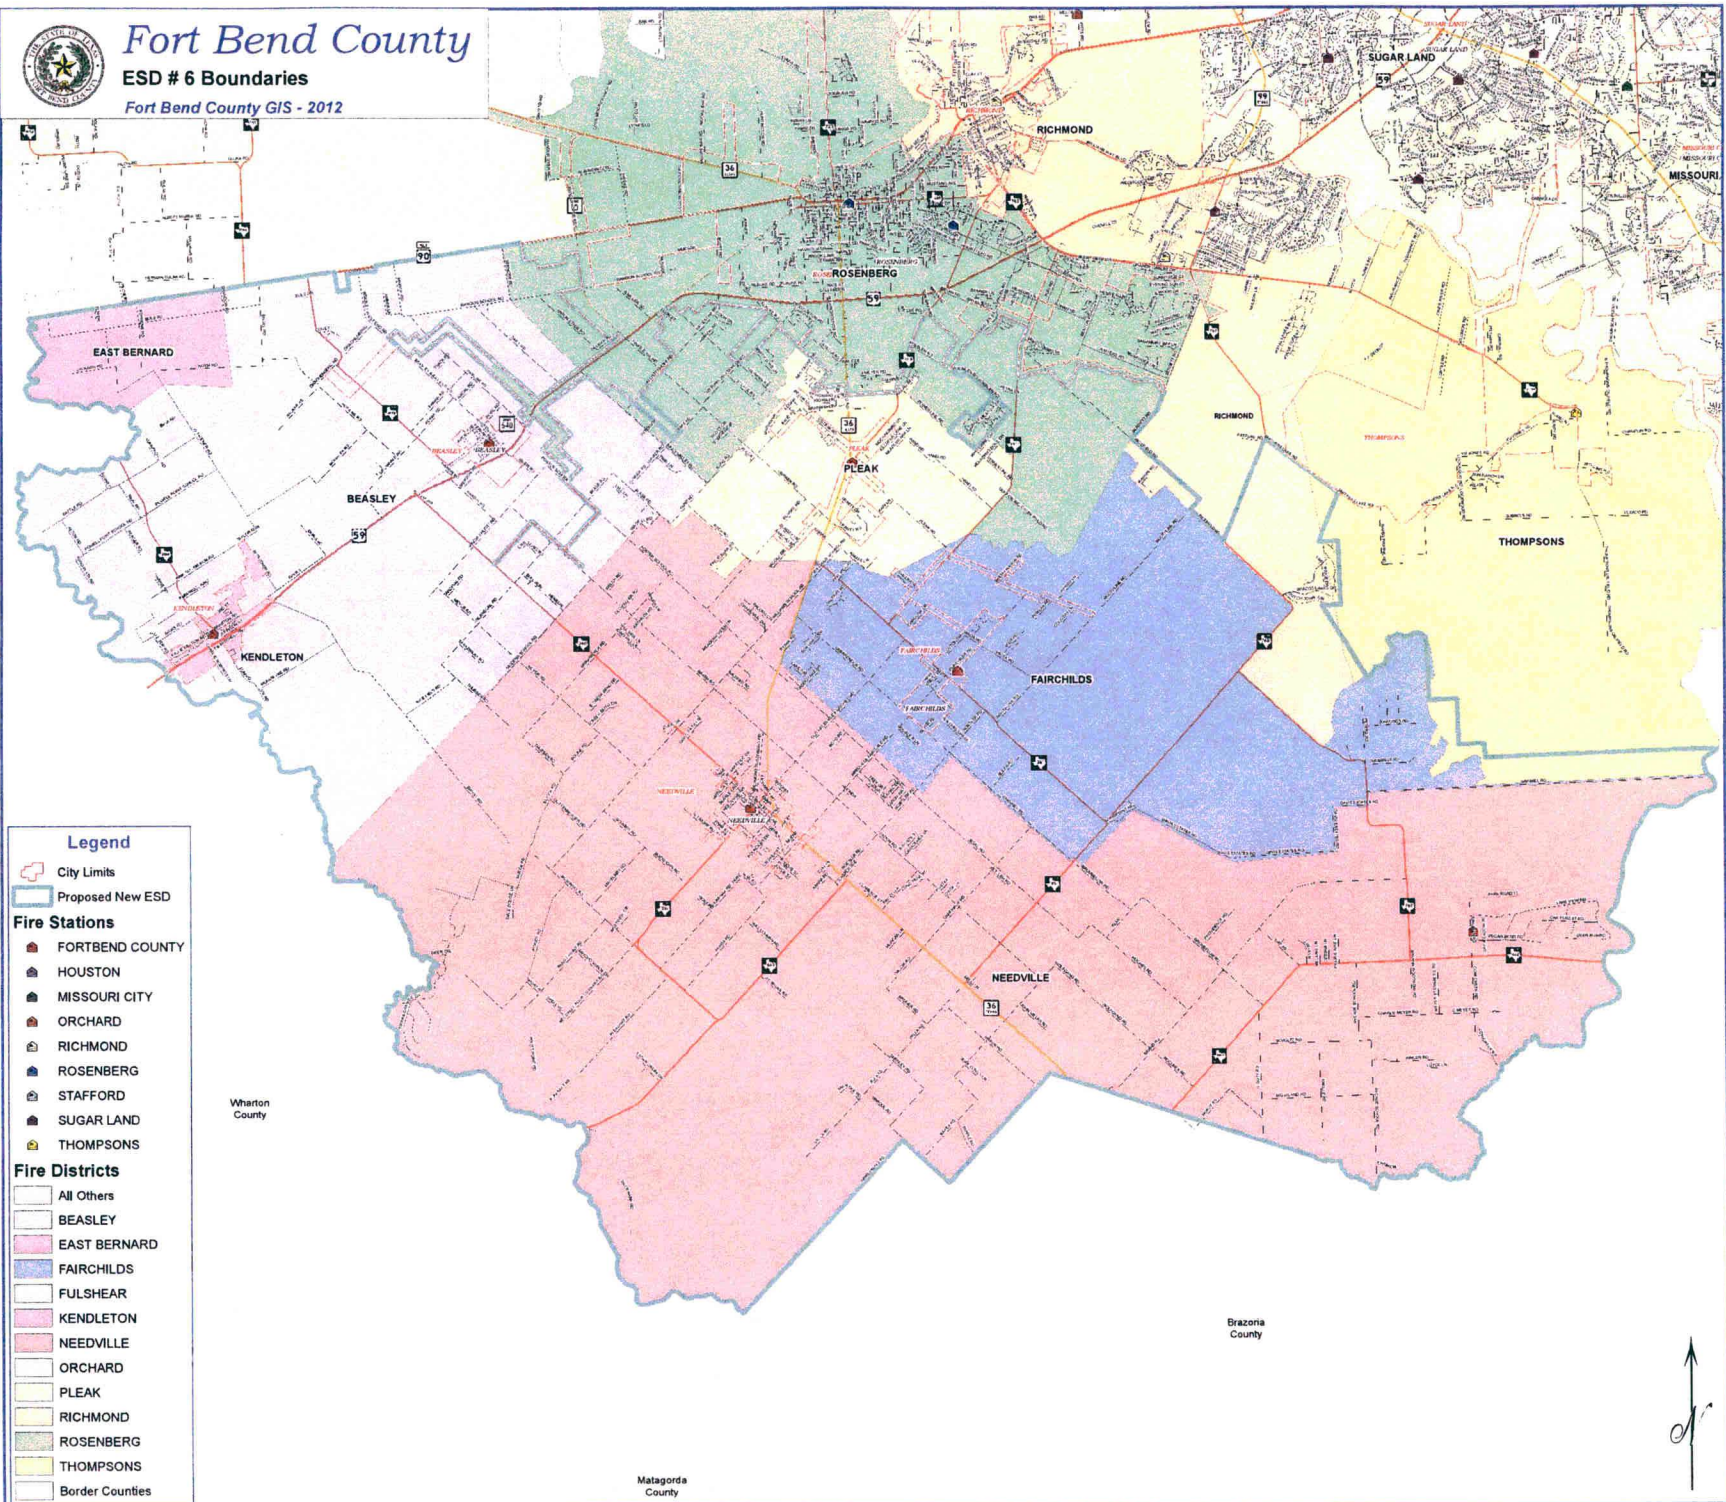

Fort Bend County

ESD # 6 Boundaries

Fort Bend County GIS - 2012

Legend

- City Limits
- Proposed New ESD
- Fire Stations**
- FORTBEND COUNTY
- HOUSTON
- MISSOURI CITY
- ORCHARD
- RICHMOND
- ROSENBERG
- STAFFORD
- SUGAR LAND
- THOMPSONS
- Fire Districts**
- All Others
- BEASLEY
- EAST BERNARD
- FAIRCHILDS
- FULSHEAR
- KENDLETON
- NEEDVILLE
- ORCHARD
- PLEAK
- RICHMOND
- ROSENBERG
- THOMPSONS
- Border Counties

Wharton County

Brazoria County

Matagorda County