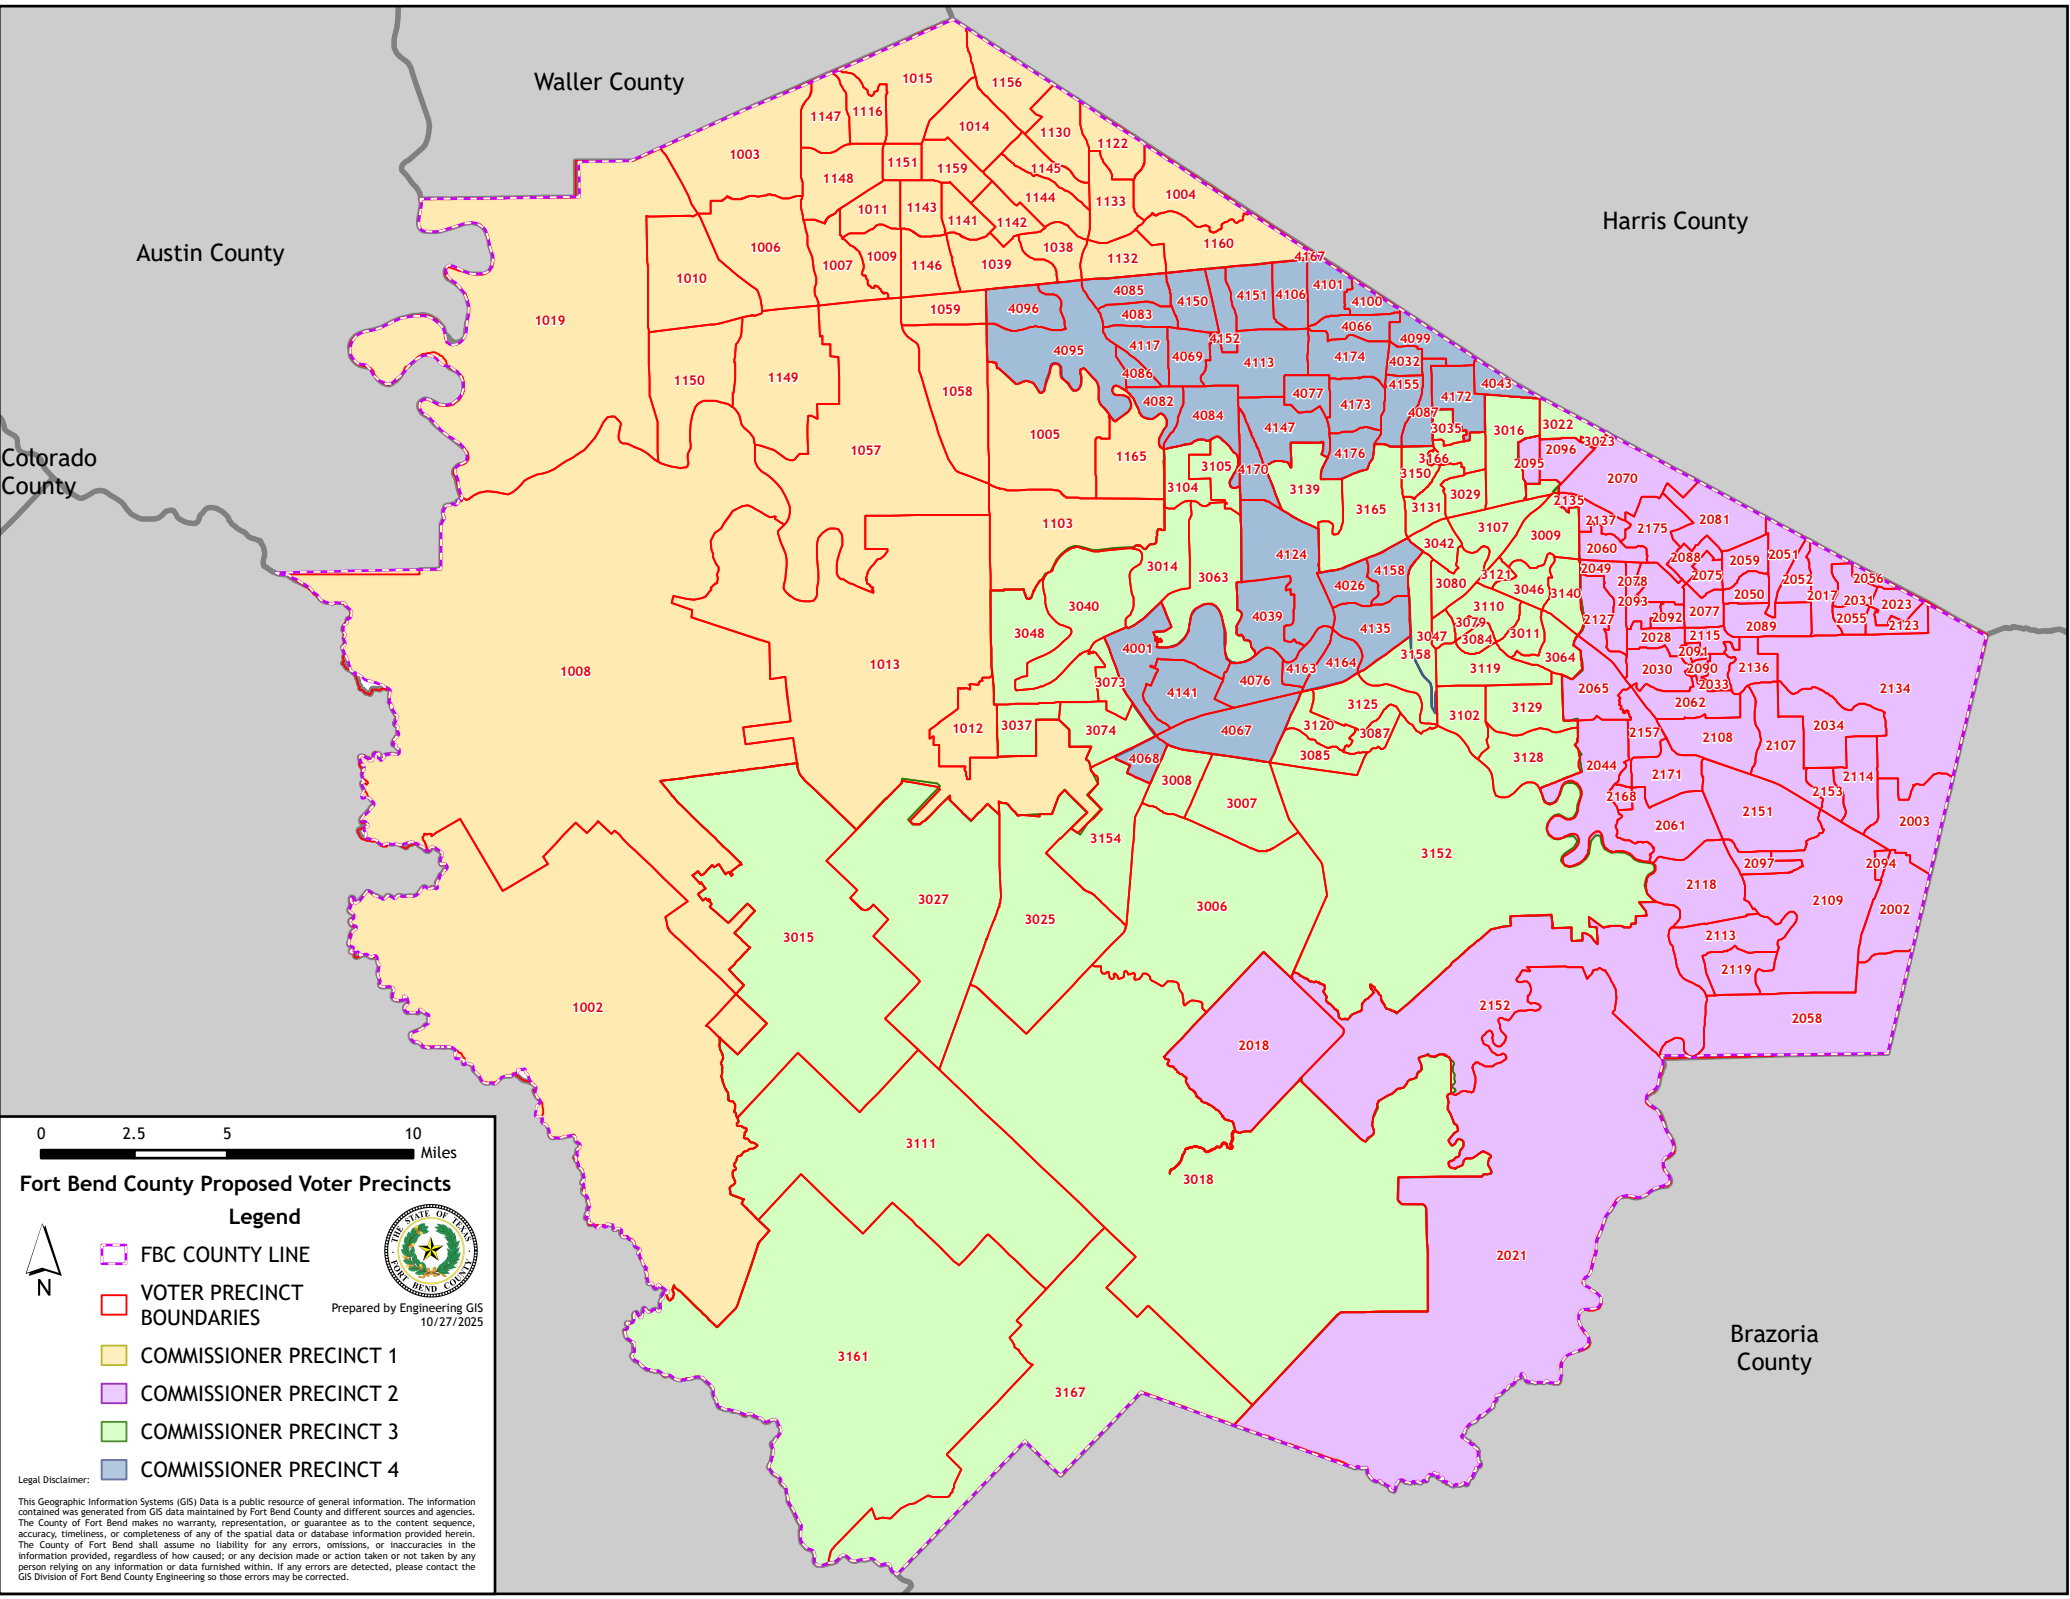

Waller County

Harris County

Austin County

Colorado County

Brazoria County

Fort Bend County Proposed Voter Precincts

Legend

- FBC COUNTY LINE
- VOTER PRECINCT BOUNDARIES
- COMMISSIONER PRECINCT 1
- COMMISSIONER PRECINCT 2
- COMMISSIONER PRECINCT 3
- COMMISSIONER PRECINCT 4

Prepared by Engineering GIS
10/27/2025