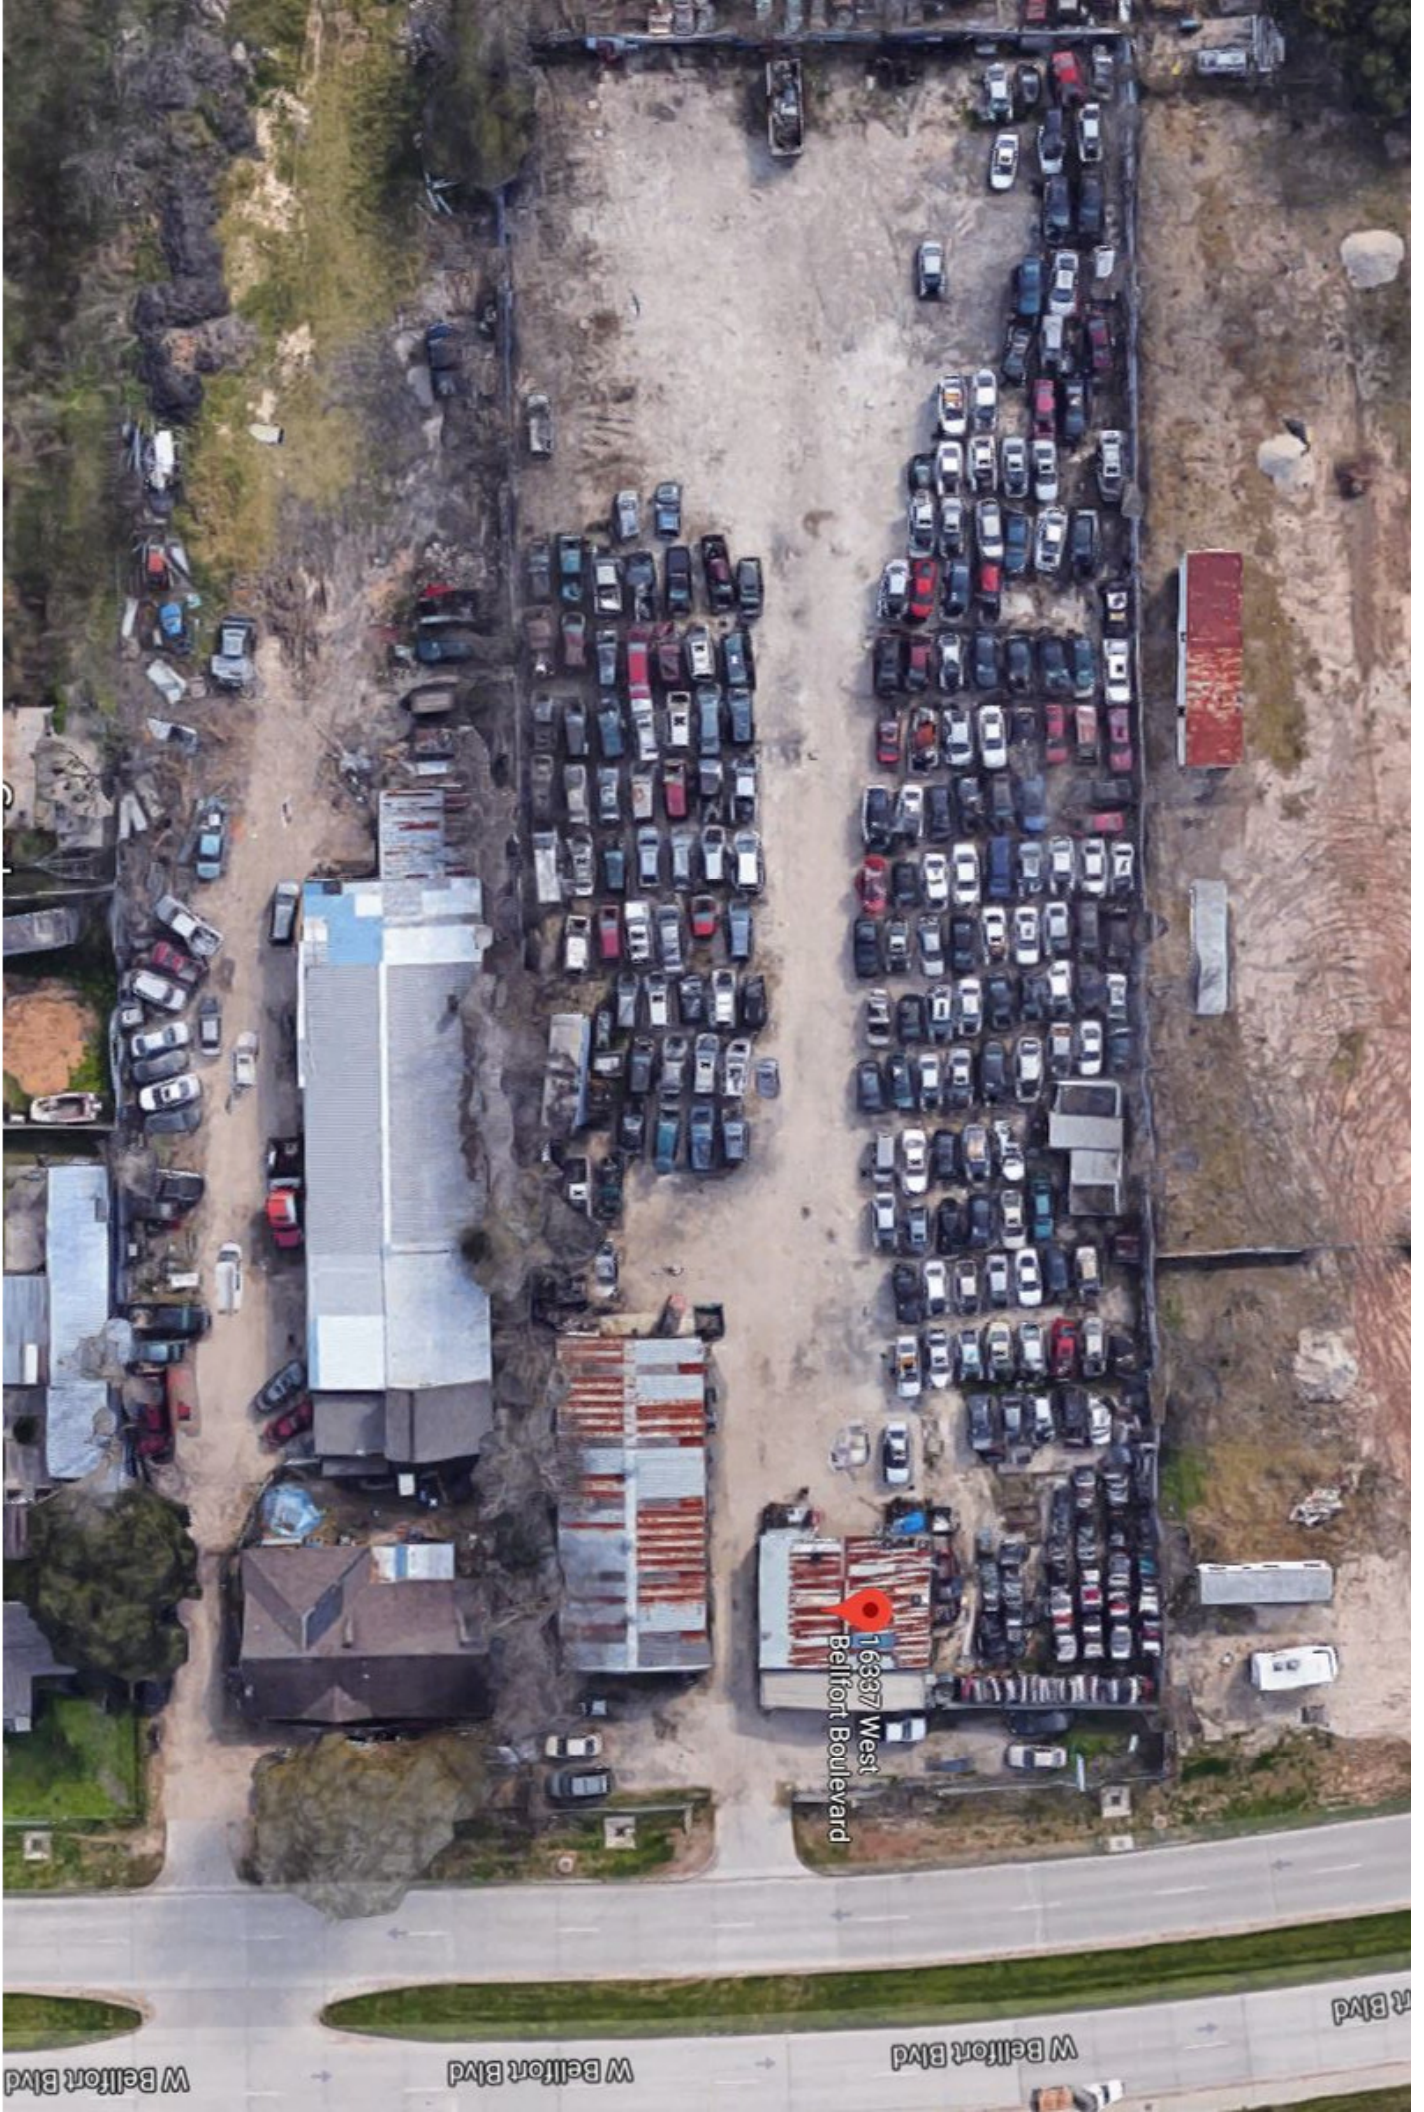

Glenda Minter
President

16337 West
Belfort Boulevard

W Belfort Blvd

W Belfort Blvd

W Belfort Blvd

R Blvd