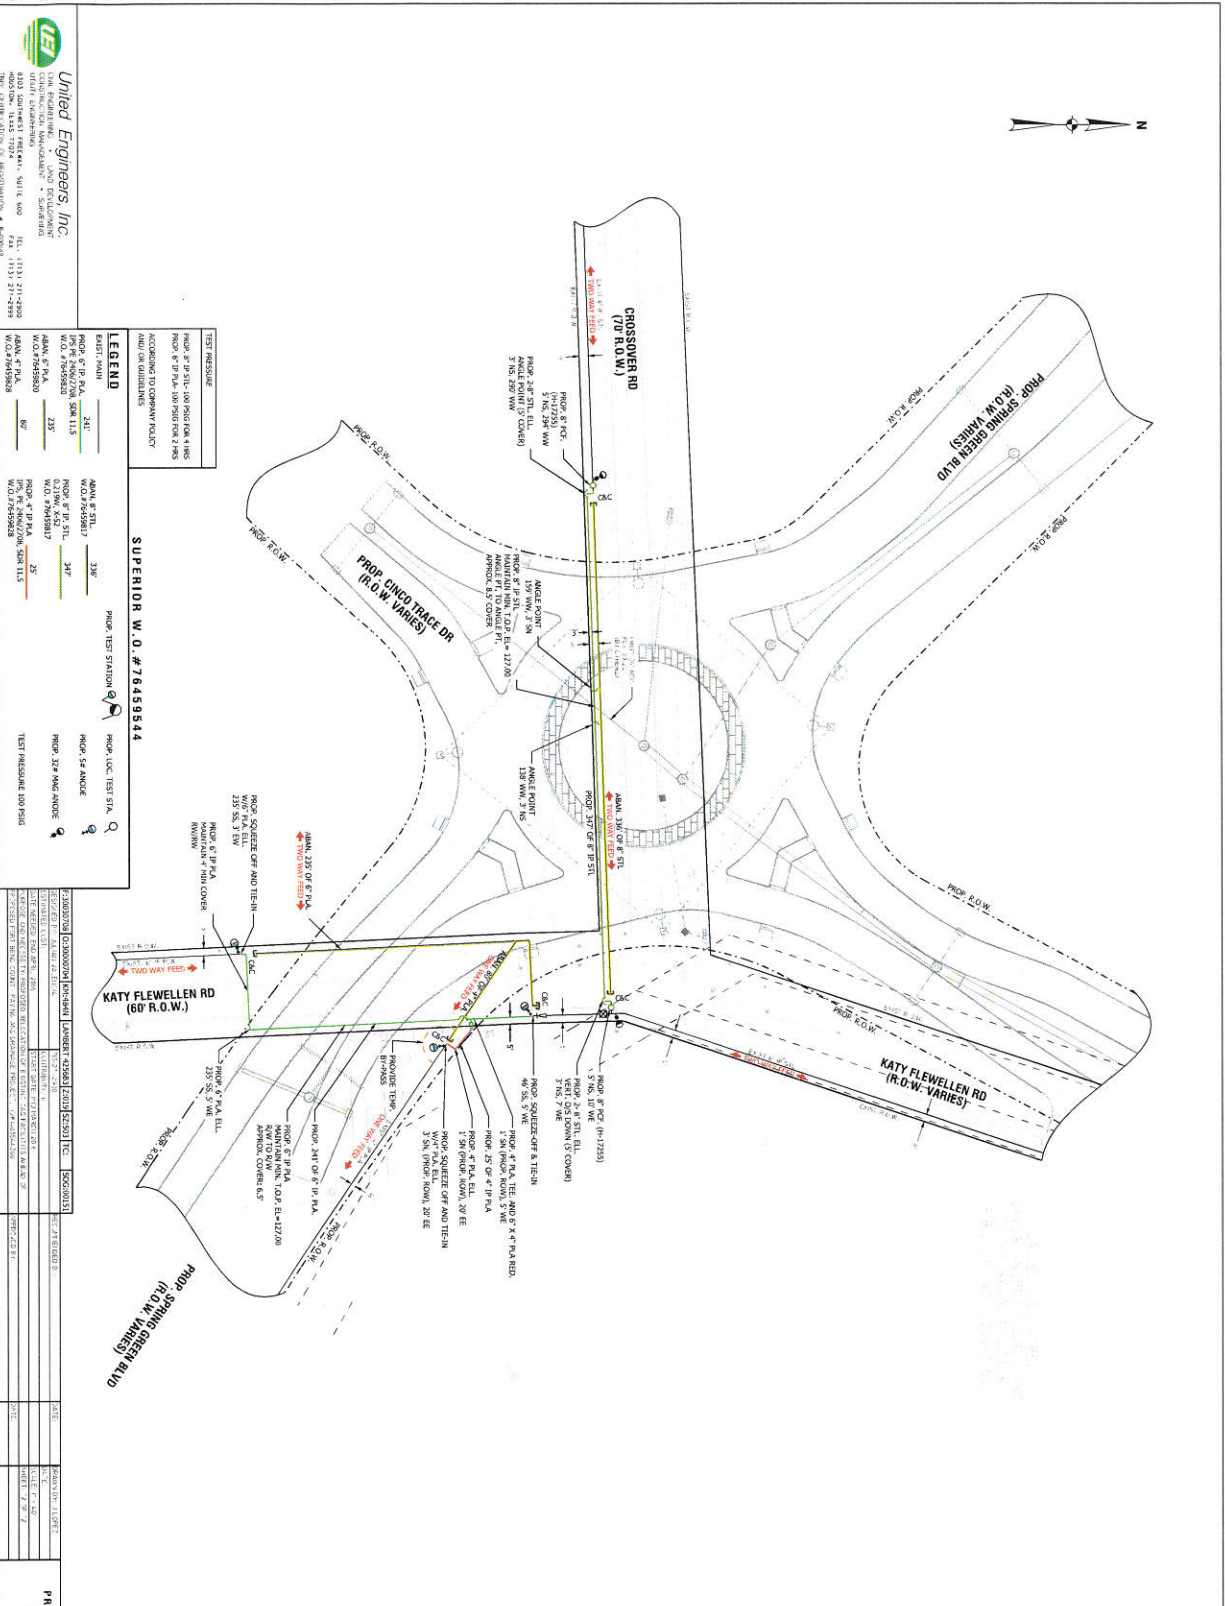

United Engineers, Inc.
11111 21st Street
Houston, Texas 77058
Tel: (713) 217-2299
Fax: (713) 217-2299

TEST PRESSURE

PROP. 8" P.P.A. - 100 PSIG FOR 4 HRS
PROP. 6" P.P.A. - 100 PSIG FOR 2 HRS
ACCORDING TO COMPANY POLICY
AND/OR ORDINANCES

PIPE SIZE	TEST PRESSURE
PROP. 8" P.P.A.	100 PSIG
PROP. 6" P.P.A.	100 PSIG