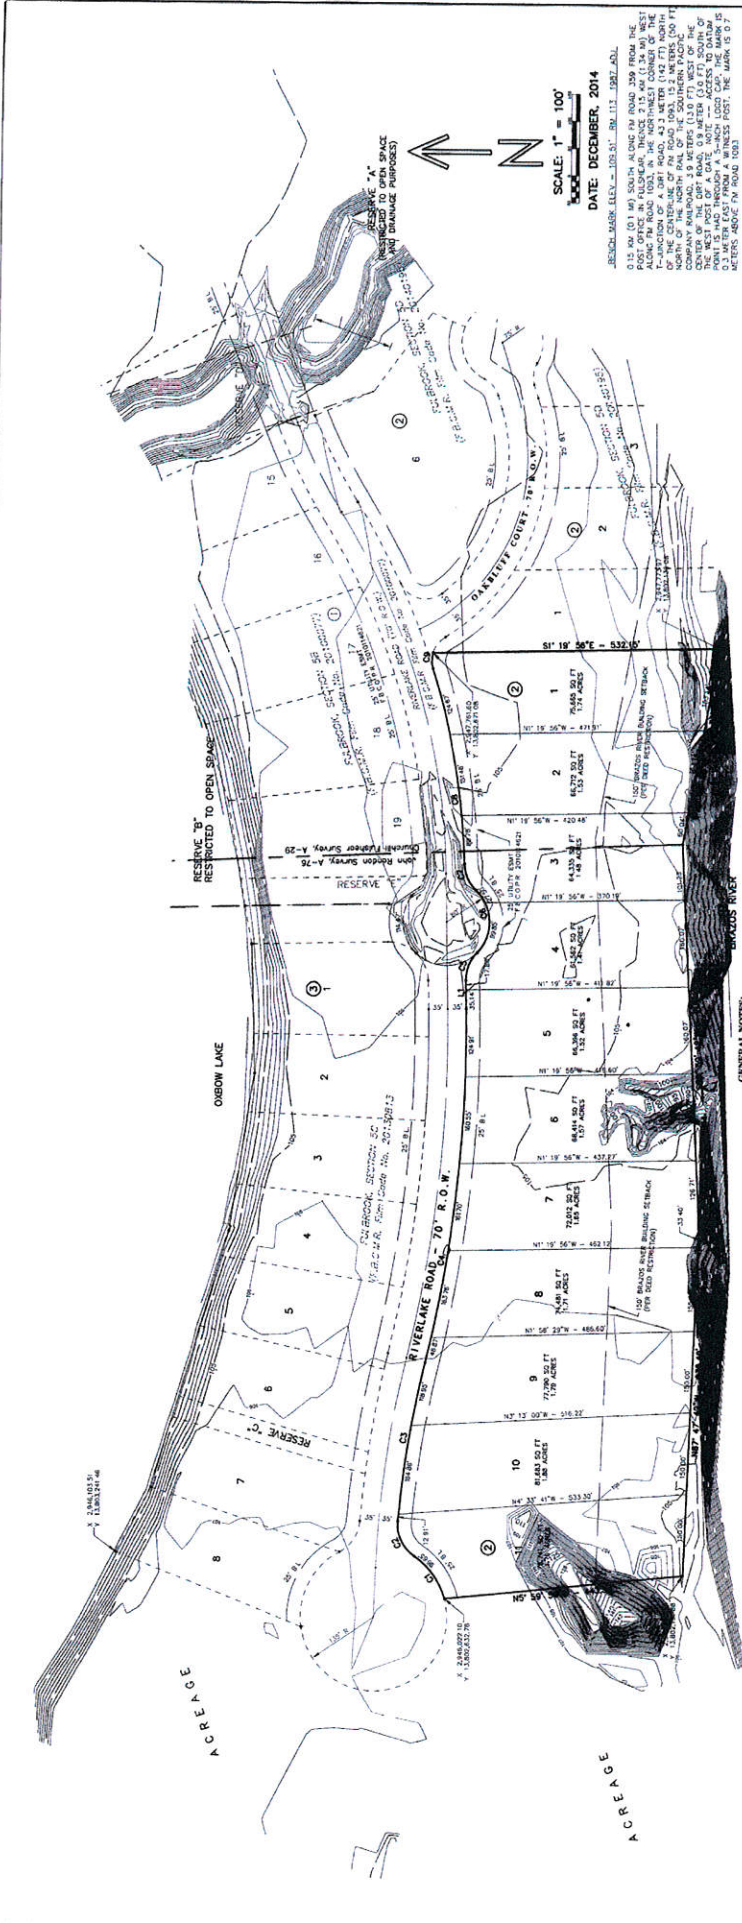

REASON FOR REPLAT:
TO REPLACE THE REAR BUILDING SETBACK ALONG
RIVERLAKE ROAD WITH A REAR BUILDING SETBACK
AS SHOWN ON THE RECORDED PLAT OF FULBROOK
SECTION 5C, PLAT CODE NUMBER 2014-0018 OF THE
REAR BUILDING SETBACK ALONG THE BRACCO RIVER
PER DEED RESTRICTION.

REAR BUILDING SETBACK ALONG THE BRACCO RIVER
PER DEED RESTRICTION.

FULBROOK SECTION FIVE 'C' PARTIAL REPLAT